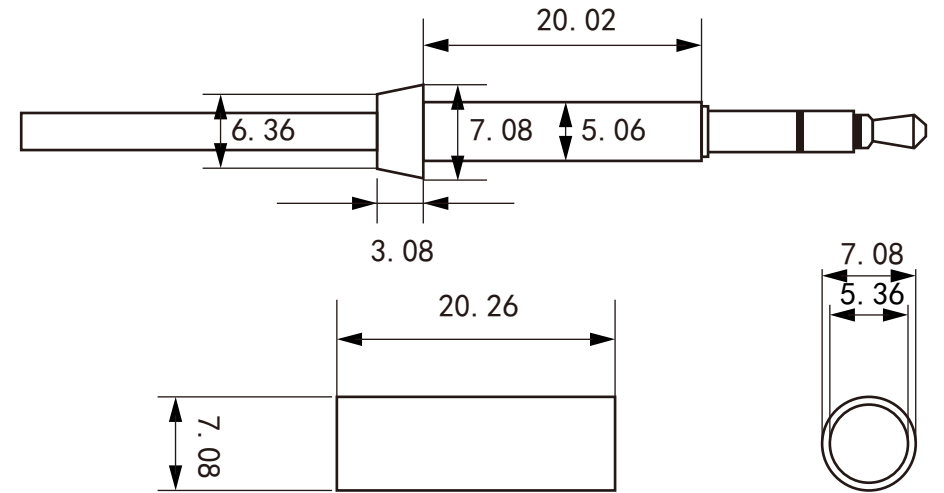

PIN OUT

P1	P2
3.5 STEREO PLUG	3.5 STEREO PLUG
1	1 TIP
2	2 RING
3	3 SLEEVE SHELL

NOTES:

1. TESTING: 100% OPEN AND SHORT TEST.
2. ALL MATERIAL BE RoHS COMPLIANT.

④	HOOD MOLD	2PCS	WHITE PVC
③	BRASS HOOD	2PCS	BLACK NICKEL PLATED
②	3.5mm MALE	2PCS	GOLD PLATED SHELL
①	CABLE	1PCS	30AWG*4P+WHITE TPE JACKET FLAT CABLE OD:1.2x3.5mm
NO.	PARTS NAMF	Q'TY	SPFCIFICATION

APPROVED	CHECKED	DRAWN	CUSTOMER:
			ITEM NO. AUD-102
			DRAW NO.
			UNIT mm
			SCALE NONE

DESCRIPTION:

3.5mm /M----3.5mm/M